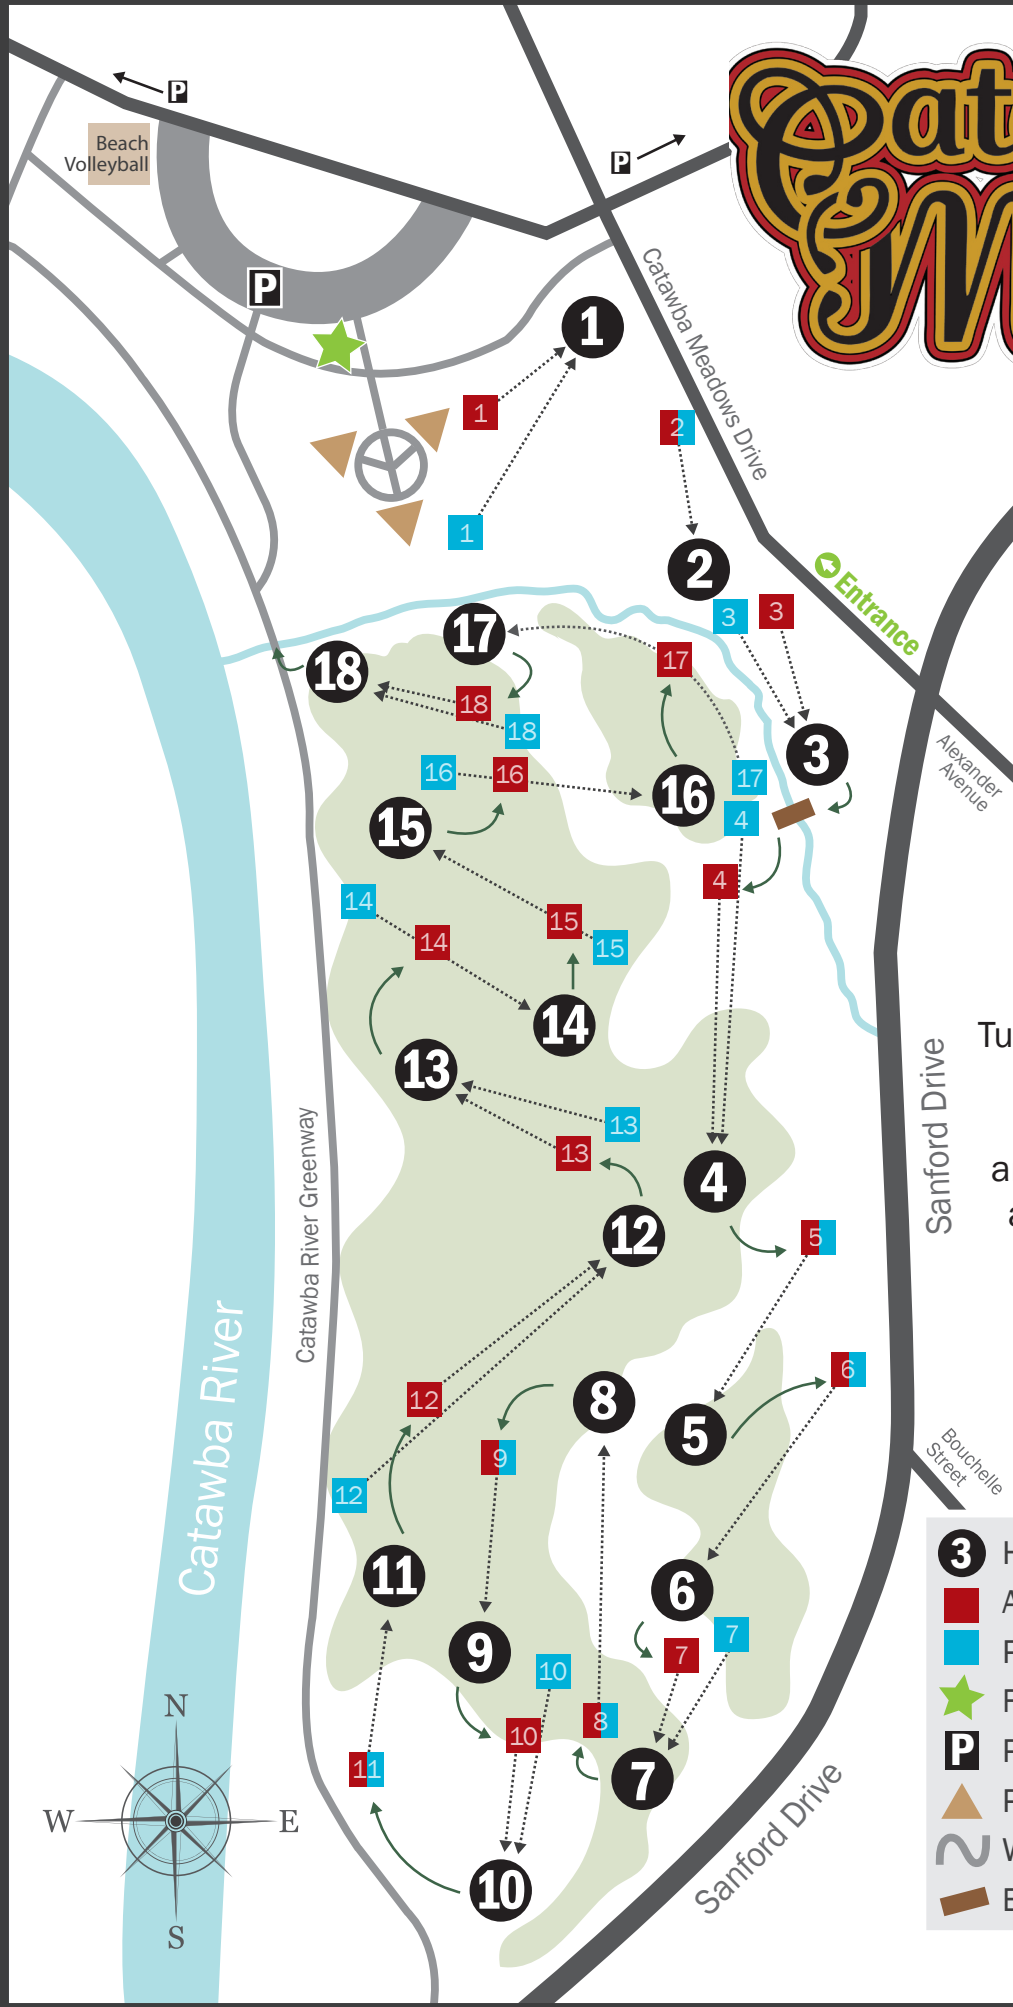

Catawba Meadows park

Est. 2006
MORGANTON • NC

Disc Golf

From Downtown Morganton, take N. Green St. north. Turn right on Sanford Drive. Turn left into Catawba Meadows. Turn left at the intersection and turn left into the parking area. The first tee box is located adjacent to the picnic shelters.

The City of Morganton also maintains a 9-hole disc golf course at Bethel Park. For more information, visit the City website at www.ci.morganton.nc.us.

- 3** Hole
- Amateur Tee
- Professional Tee
- ★ Restroom
- P** Parking
- ▲ Picnic Shelter
- ~ Walking Paths
- ▭ Bridge

Catawba Meadows Park Disc Golf • Morganton, NC • www.ci.morganton.nc.us Date: _____

Hole#		1	2	3	4	5	6	7	8	9	Front	10	11	12	13	14	15	16	17	18	Back	Total	
Length	Amateur Pro	216 360	228	231 276	456 558	321	402	192 252	483	276	2,805 3,156	264 369	306 306	414 609	246 291	210 336	246 348	263 351	258 537	204 297	2,411 3,444	5,216 6,600	
Player	Par	3	3	3	4	3	3	3	4	3	29	3	3	4	3	3	3	3	3	3	28	57	